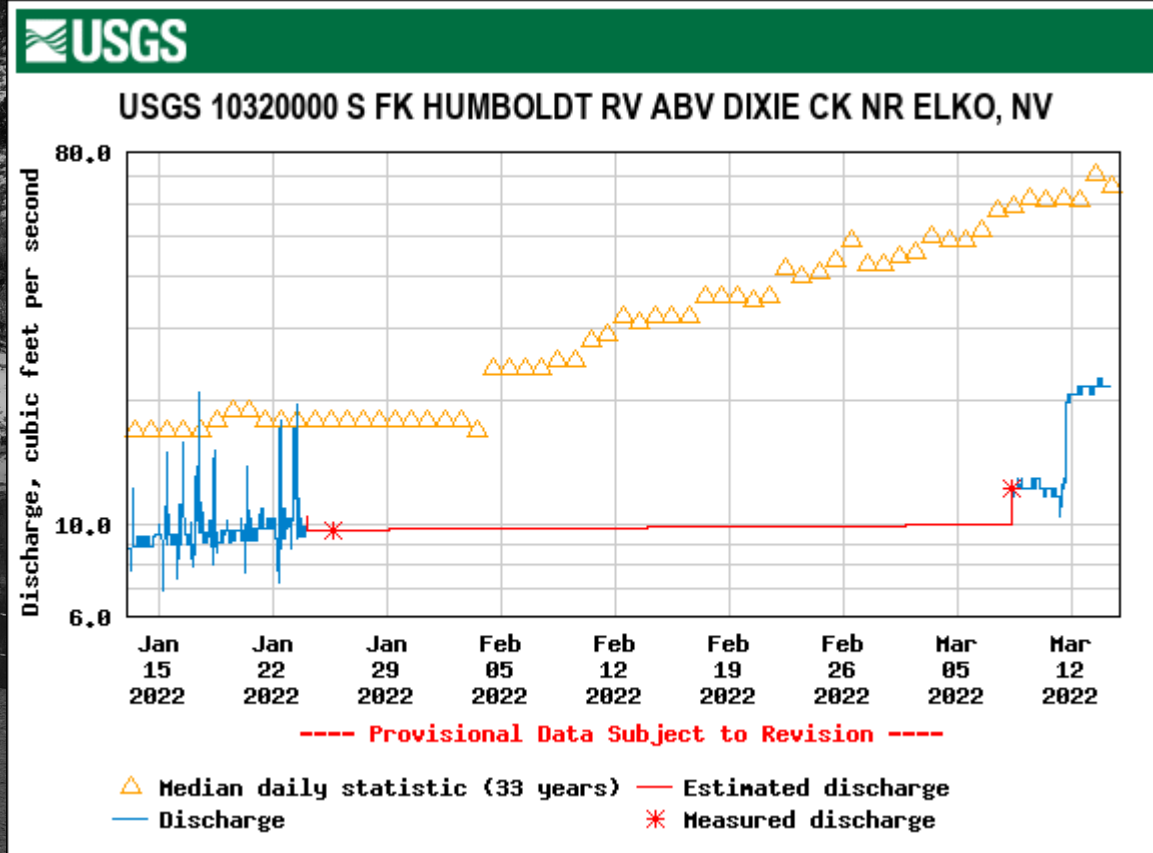

10320000 South Fork Humboldt River above Dixie Creek