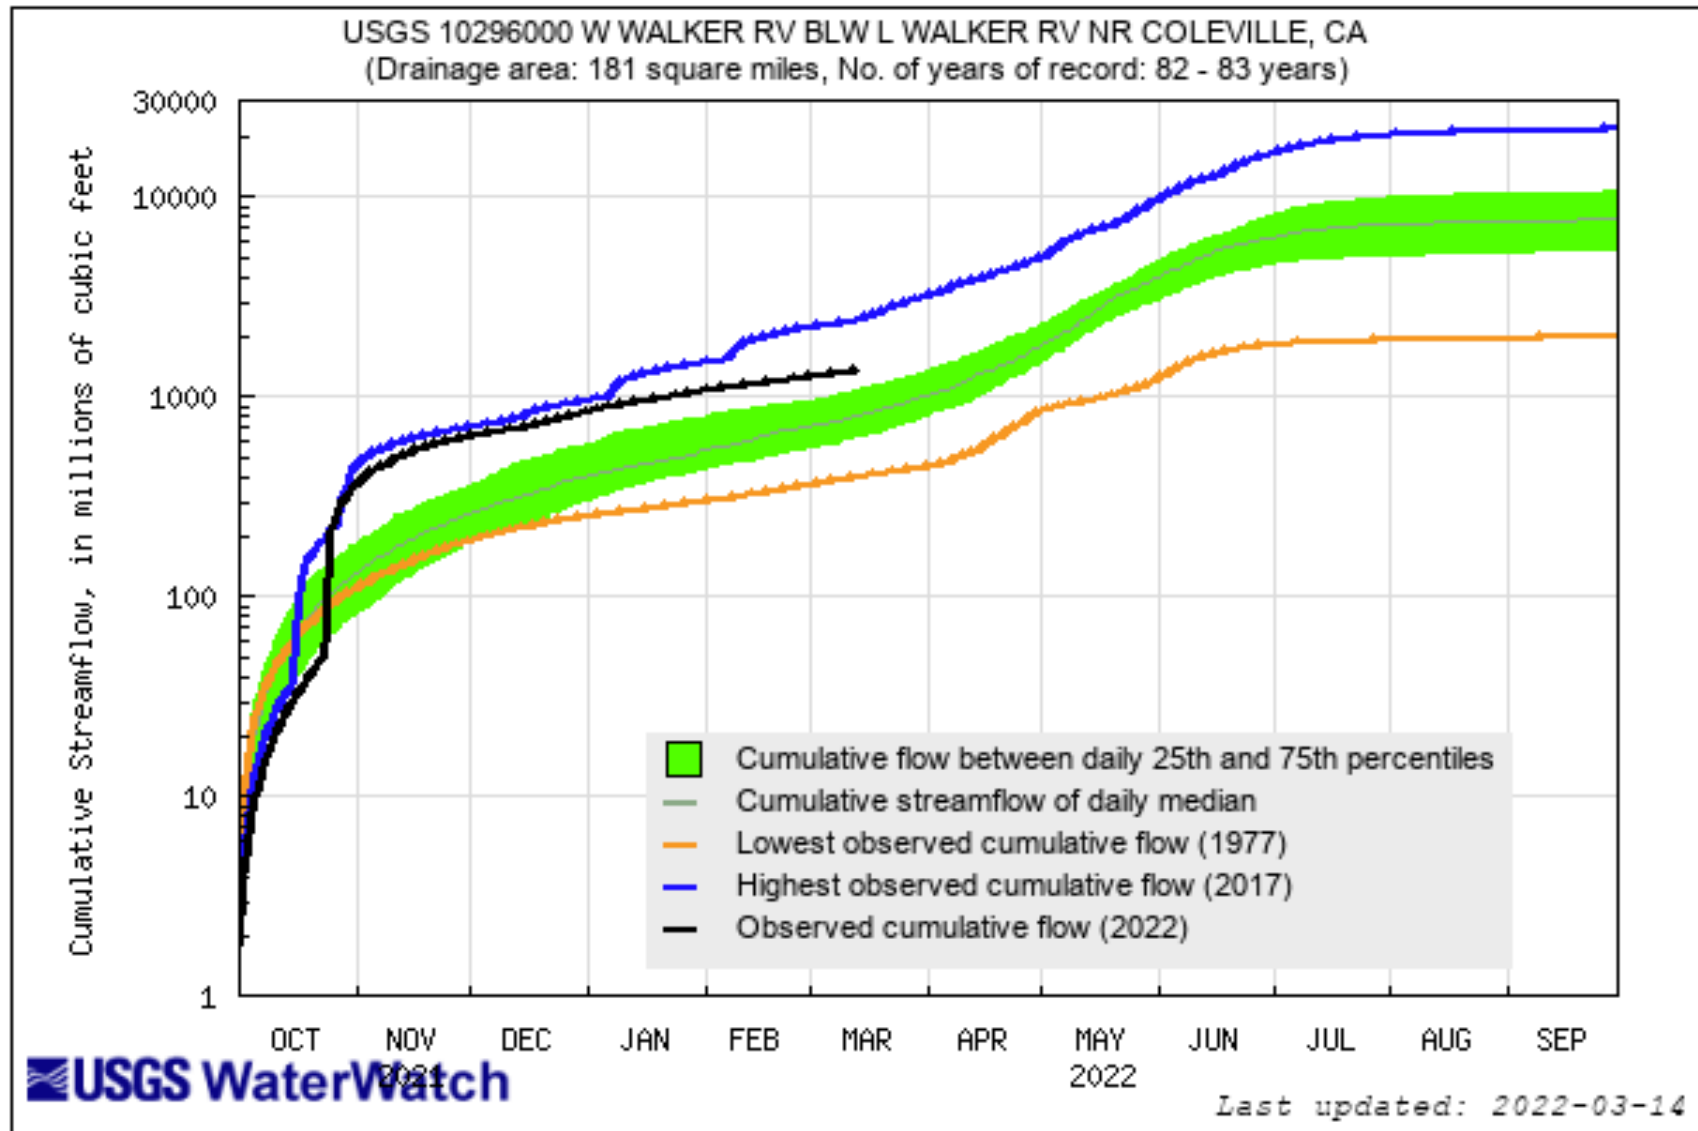

Coming soon

- ➔ 10289000 Virginia Creek near Bridgeport, CA
- ➔ 10291500 Buckeye Creek near Bridgeport, CA

10347460 Truckee River near Mogul

Mar
12
2022

10351700 Truckee River near Nixon

10348800 Little Washoe Lake near Steamboat

Elevation of reservoir water surface above datum, feet

5025
5025
5024
5024
5023
5023
5022
5022

10296000 West Walker River below Little Walker

R COLEVILLE, CA

b	Mar	Mar
s	05	12
22	2022	2022

ment site.

10300600 Walker River at Snyder Lane near Mason