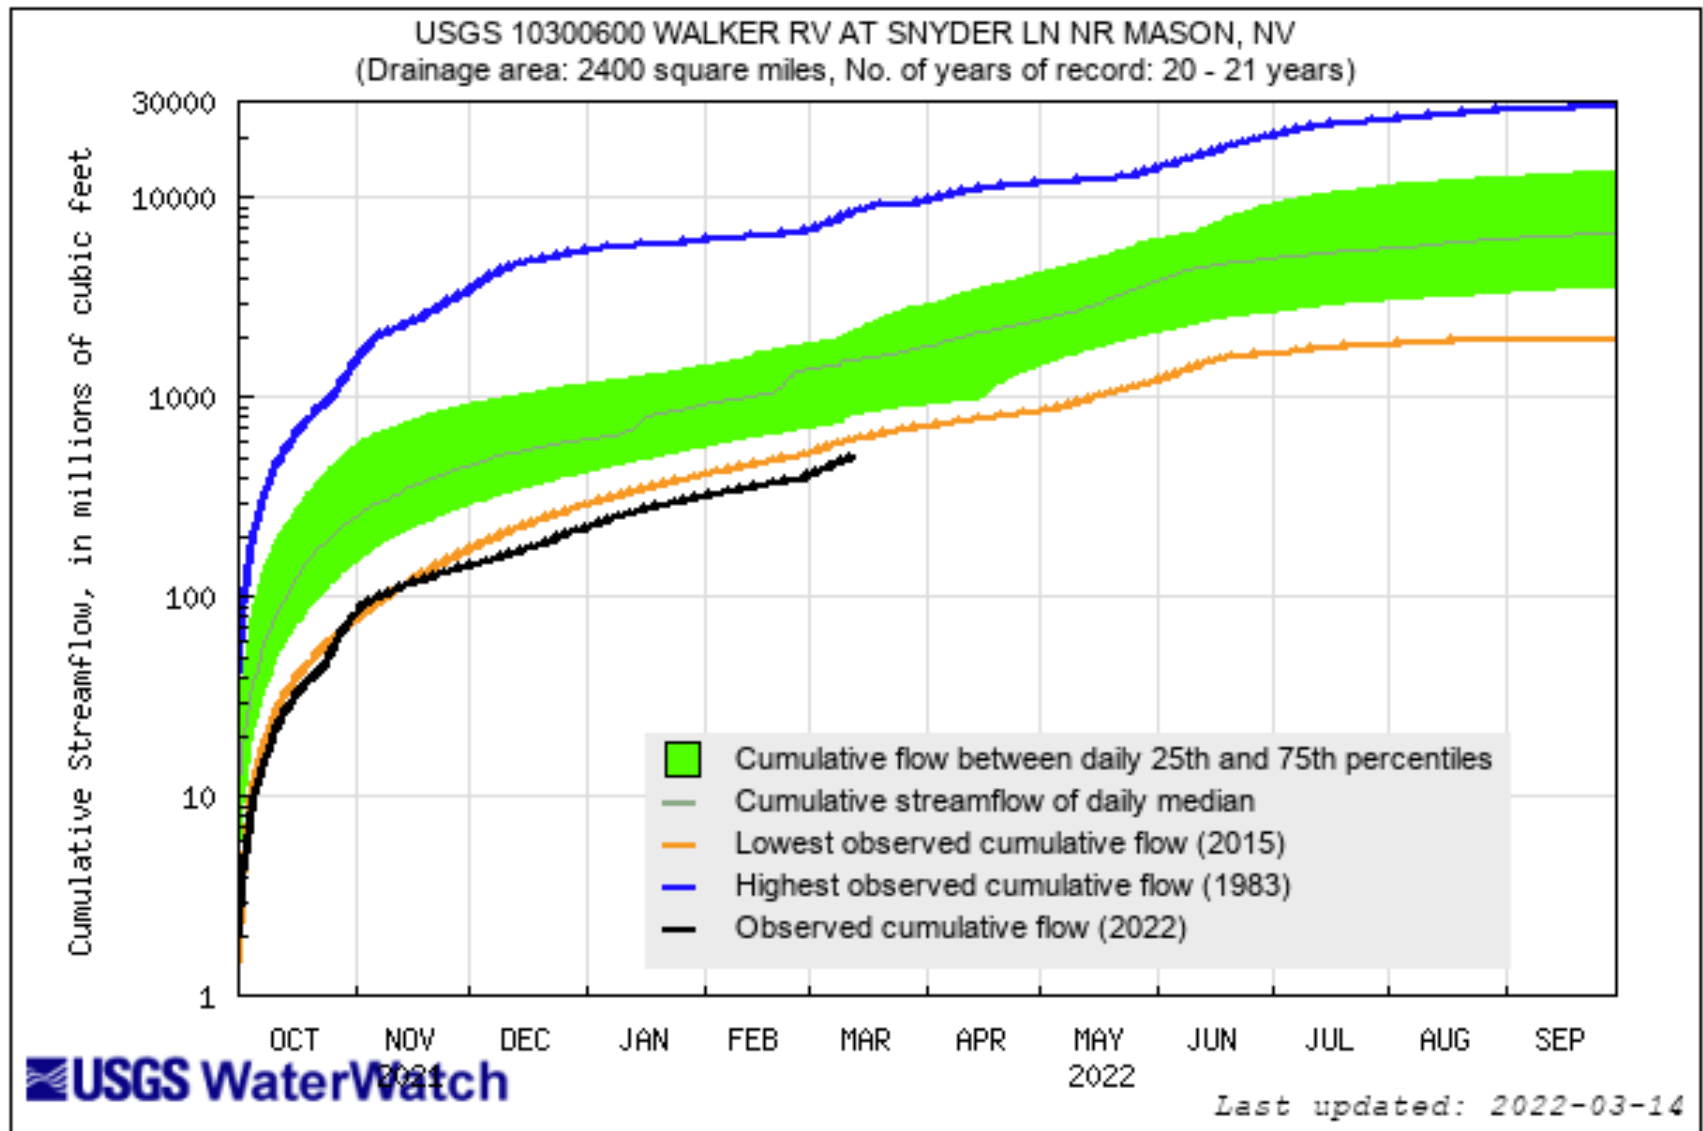

Elevation of reservoir water surface above datum, feet

5025
5025
5024
5024
5023
5023
5022
5022

10296000 West Walker River below Little Walker

R COLEVILLE, CA

b	Mar	Mar
s	05	12
22	2022	2022

ment site.

10300600 Walker River at Snyder Lane near Mason

NV

Mar 12 2022

10301600 Walker River above Weber Reservoir

Walker Basin Hydro Mapper Web App

Interactive dashboard for current and past hydrologic data in the Walker River Basin

<https://webapps.usgs.gov/walkerbasinhydromapper>