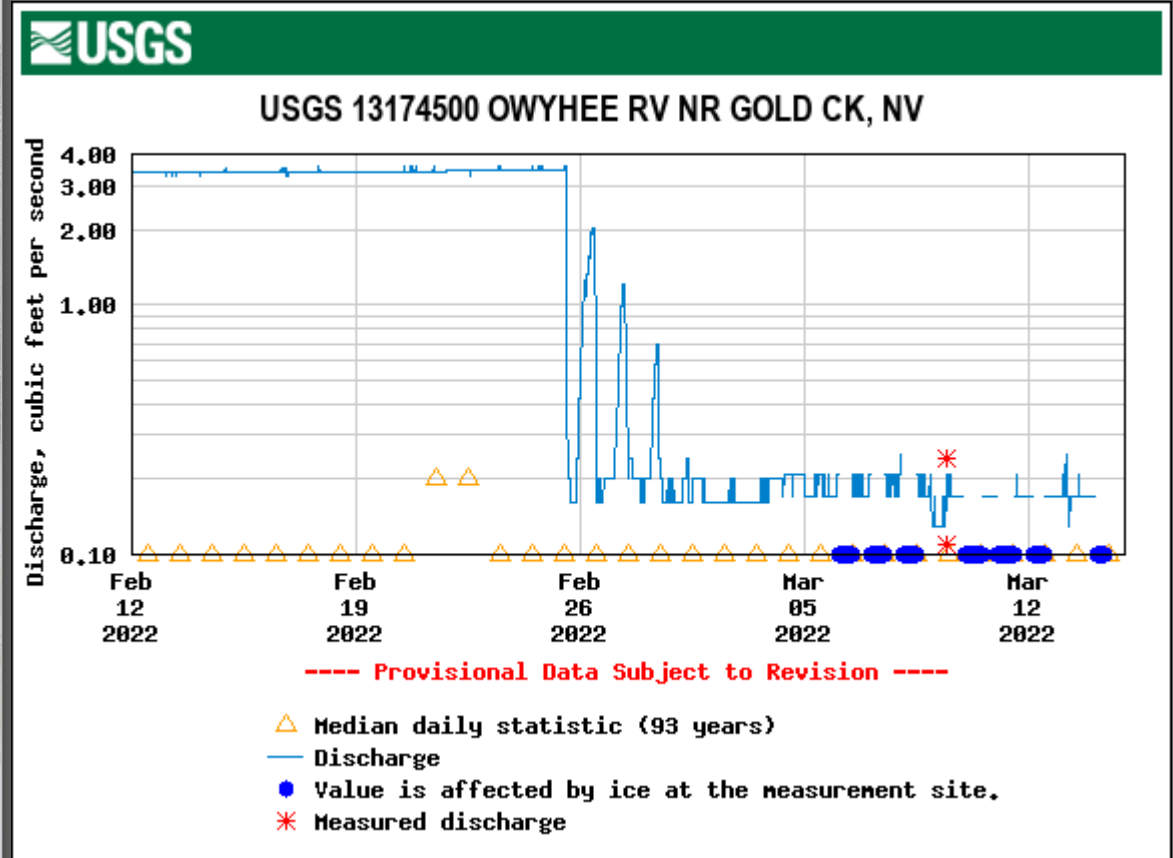

NV

Mar 12 2022

10301600 Walker River above Weber Reservoir

Walker Basin Hydro Mapper Web App

Interactive dashboard for current and past hydrologic data in the Walker River Basin

<https://webapps.usgs.gov/walkerbasinhydromapper>

10308200 East Fork Carson River below Markleeville Creek

10320000 South Fork Humboldt River above Dixie Creek

10321590 Susie Creek at Carlin

13174500 Owyhee River near Gold Creek

WaterWatch

Wednesday, March 16, 2022 11:30ET

USGS Cumulative Area-Based Runoff Hydrograph Builder

(Warning: It may take several minutes to process)

State	Water Res. Region	Year:	Runoff type:	GO
Nevada		2022	7-day	
Output:	Y-axis scale:	Year Type:		
Hydrograph	Log10	Water Year		