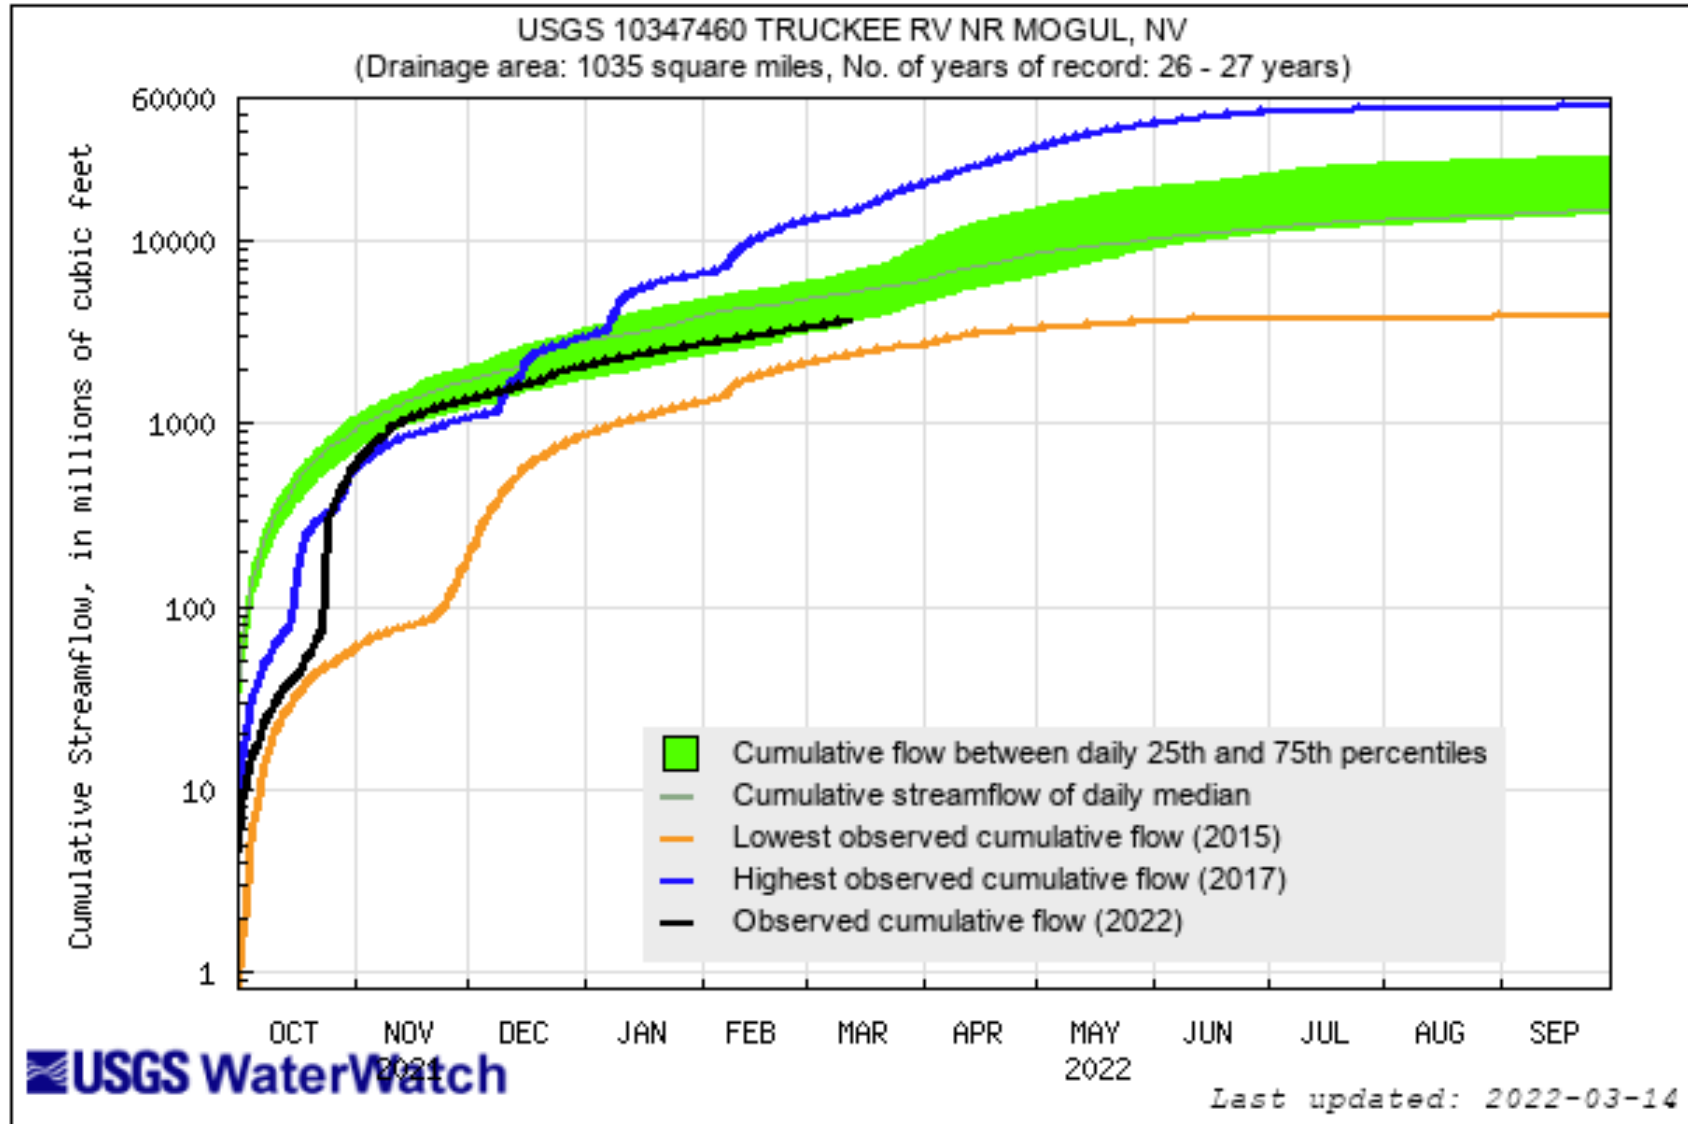

USGS Highlights March 2022

New in 2022

- ➔ 10289500 Green Creek near Bridgeport, CA
- ➔ 10290500 Robinson Creek at Twin Lakes Outlet near Bridgeport, CA
- ➔ 383023114115302 196 N07 E69 02BABA2 USGS-MX (Hamlin Valley S.)
- ➔ 380906116050502 173B N03 E52 02DACB2 USGS-MX (S. RR Valley)

Coming soon

- ➔ 10289000 Virginia Creek near Bridgeport, CA
- ➔ 10291500 Buckeye Creek near Bridgeport, CA

10347460 Truckee River near Mogul

Mar
12
2022

10351700 Truckee River near Nixon

10348800 Little Washoe Lake near Steamboat

Elevation of reservoir water surface above datum, feet

5025
5025
5024
5024
5023
5023
5022
5022

10296000 West Walker River below Little Walker

R COLEVILLE, CA

b	Mar	Mar
s	05	12
22	2022	2022

ment site.

10300600 Walker River at Snyder Lane near Mason