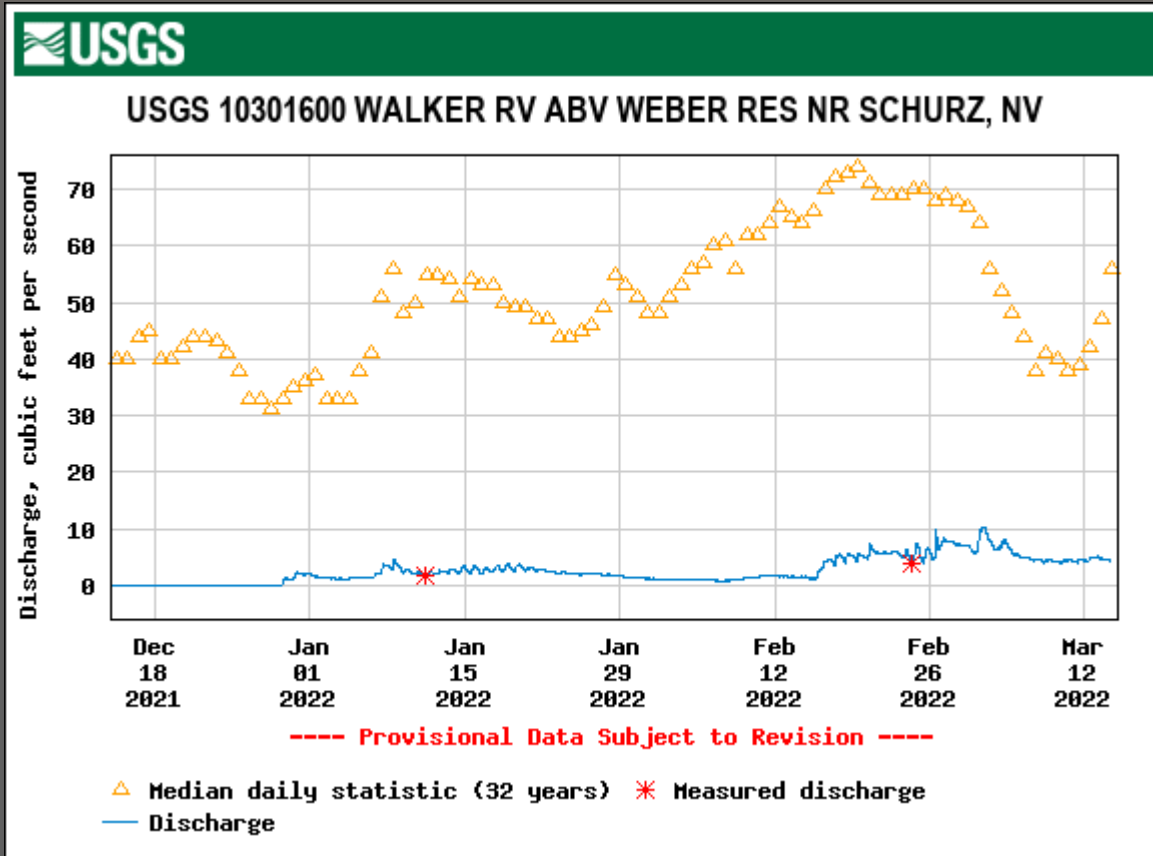

Elevation of reservoir water surface above datum, feet

5025
5025
5024
5024
5023
5023
5022
5022

10296000 West Walker River below Little Walker

R COLEVILLE, CA

b	Mar	Mar
s	05	12
22	2022	2022

ment site.

10300600 Walker River at Snyder Lane near Mason

NV

Mar 12 2022

10301600 Walker River above Weber Reservoir

Walker Basin Hydro Mapper Web App

Interactive dashboard for current and past hydrologic data in the Walker River Basin

<https://webapps.usgs.gov/walkerbasinhydromapper>