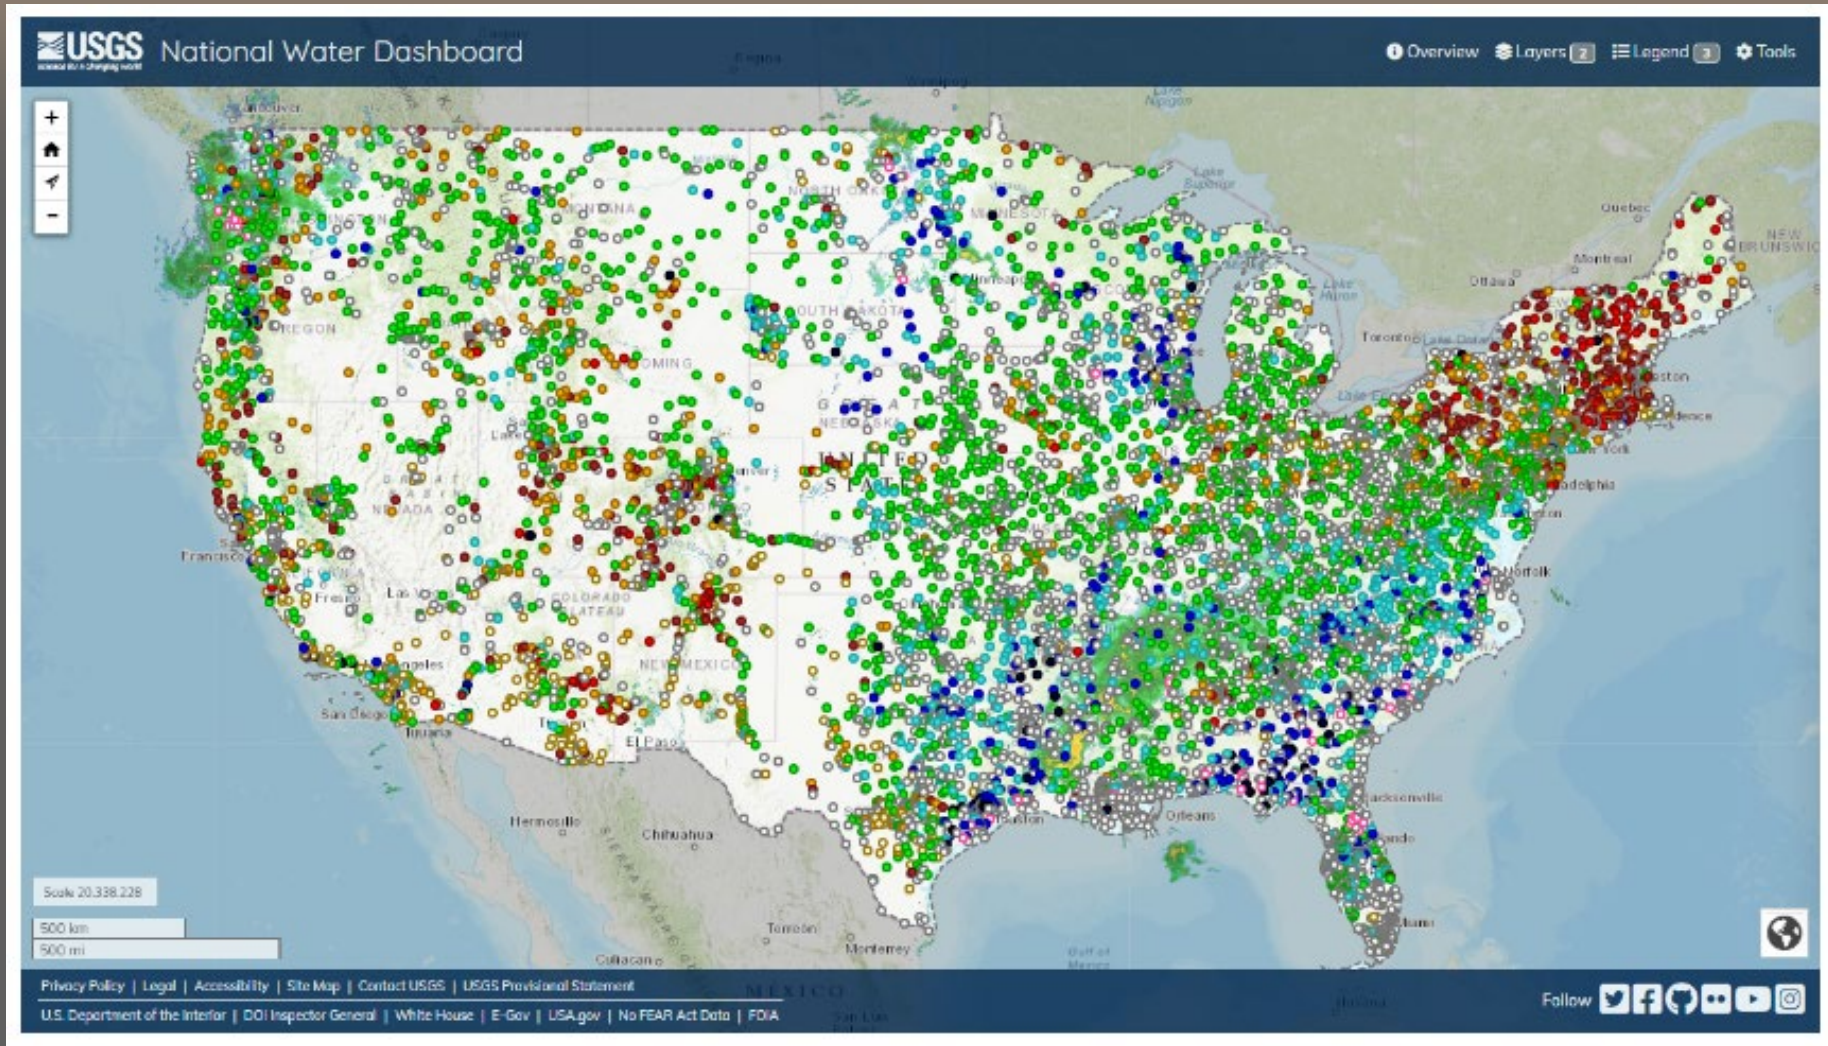

NV

Mar 12 2022

10301600 Walker River above Weber Reservoir

Walker Basin Hydro Mapper Web App

Interactive dashboard for current and past hydrologic data in the Walker River Basin

<https://webapps.usgs.gov/walkerbasinhydromapper>

10308200 East Fork Carson River below Markleeville Creek

10320000 South Fork Humboldt River above Dixie Creek

10321590 Susie Creek at Carlin

13174500 Owyhee River near Gold Creek

WaterWatch

Wednesday, March 16, 2022 11:30ET

USGS Cumulative Area-Based Runoff Hydrograph Builder

(Warning: It may take several minutes to process)

State	Water Res. Region	Year:	Runoff type:	GO
Nevada		2022	7-day	
Output:	Y-axis scale:	Year Type:		
Hydrograph	Log10	Water Year		

Area-based runoff may have been computed from mixed regulated and unregulated streamflows

National Water Dashboard

<https://dashboard.waterdata.usgs.gov/app/nwd/>

Follow the Nevada WSC social media

@USGS_Nevada