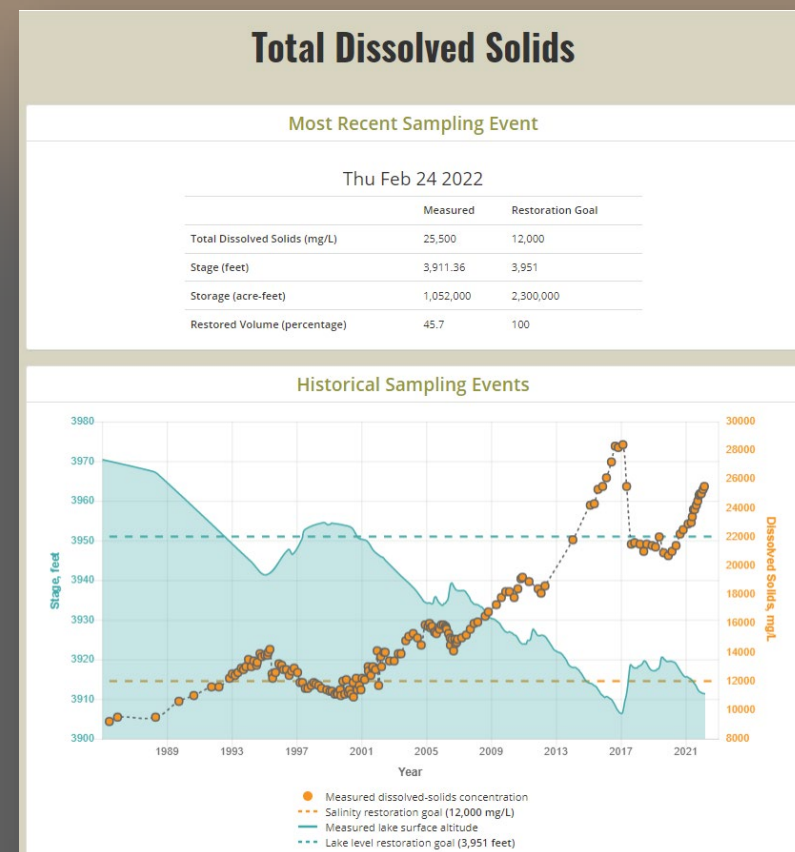

NV

Mar 12 2022

10301600 Walker River above Weber Reservoir

Walker Basin Hydro Mapper Web App

Interactive dashboard for current and past hydrologic data in the Walker River Basin

<https://webapps.usgs.gov/walkerbasinhydromapper>