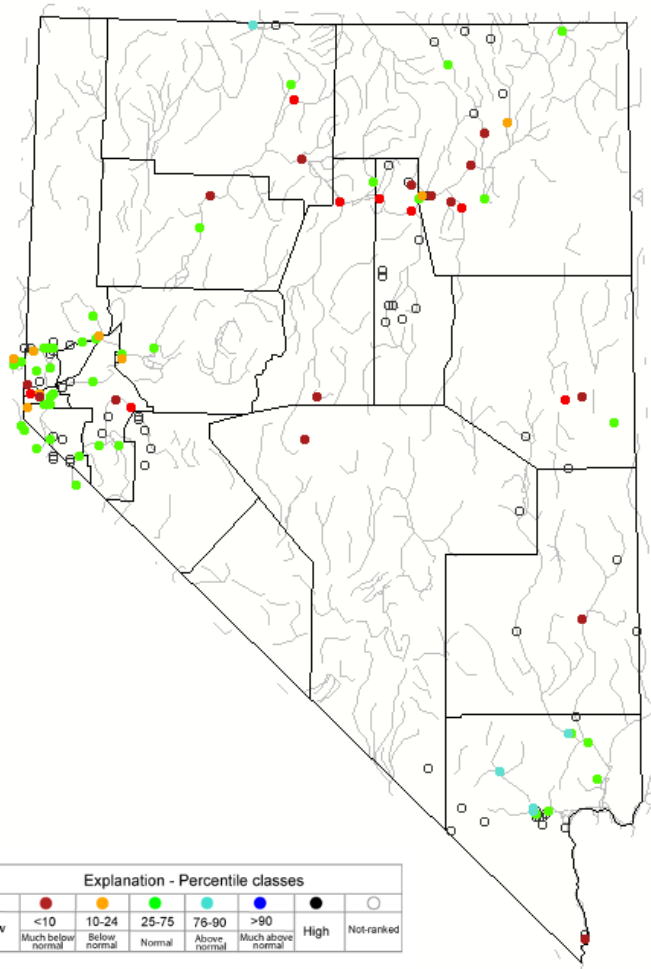

Coming soon

- ➔ 10289000 Virginia Creek near Bridgeport, CA
- ➔ 10291500 Buckeye Creek near Bridgeport, CA

10347460 Truckee River near Mogul

Mar
12
2022

10351700 Truckee River near Nixon

10348800 Little Washoe Lake near Steamboat

NV

Mar 12 2022

10301600 Walker River above Weber Reservoir

Walker Basin Hydro Mapper Web App

Interactive dashboard for current and past hydrologic data in the Walker River Basin

<https://webapps.usgs.gov/walkerbasinhydromapper>

10308200 East Fork Carson River below Markleeville Creek

10320000 South Fork Humboldt River above Dixie Creek

10321590 Susie Creek at Carlin

13174500 Owyhee River near Gold Creek

WaterWatch

Wednesday, March 16, 2022 11:30ET

USGS Cumulative Area-Based Runoff Hydrograph Builder

(Warning: It may take several minutes to process)

State	Water Res. Region	Year:	Runoff type:	GO
Nevada		2022	7-day	
Output:	Y-axis scale:	Year Type:		
Hydrograph	Log10	Water Year		