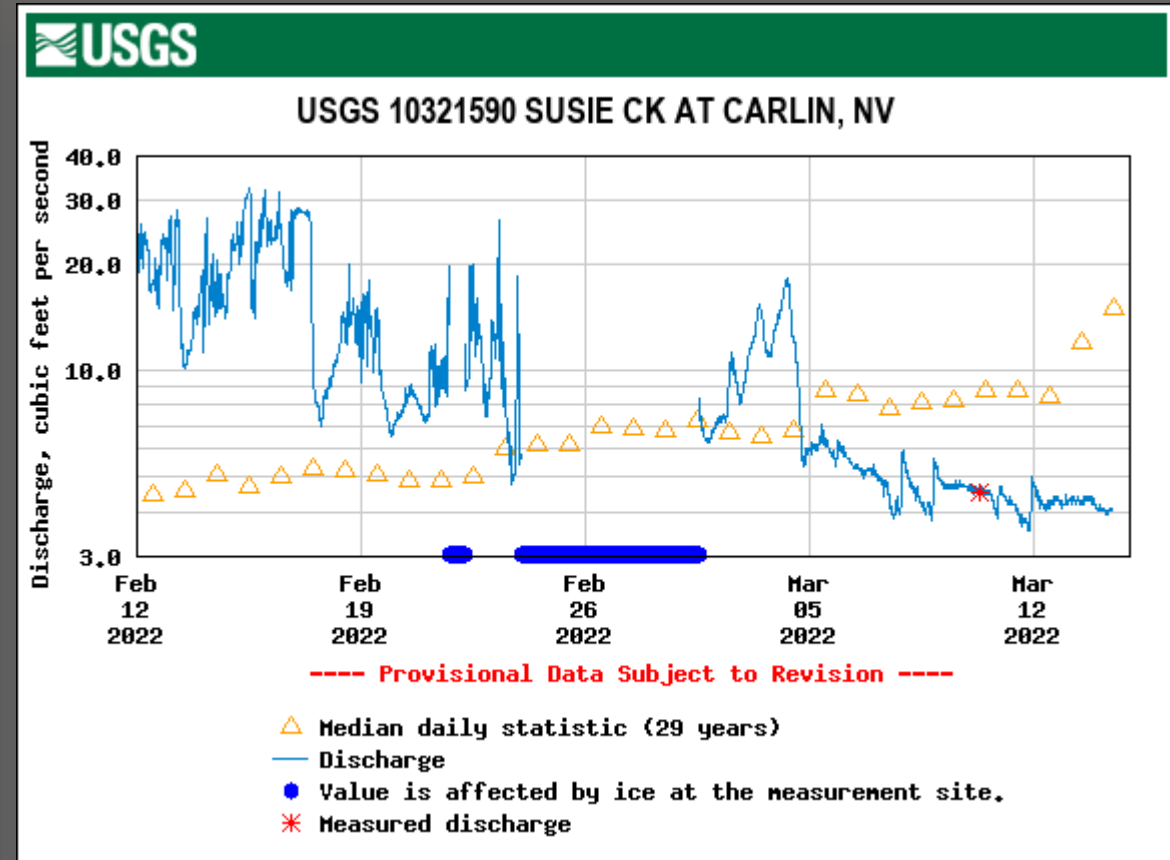

10321590 Susie Creek at Carlin