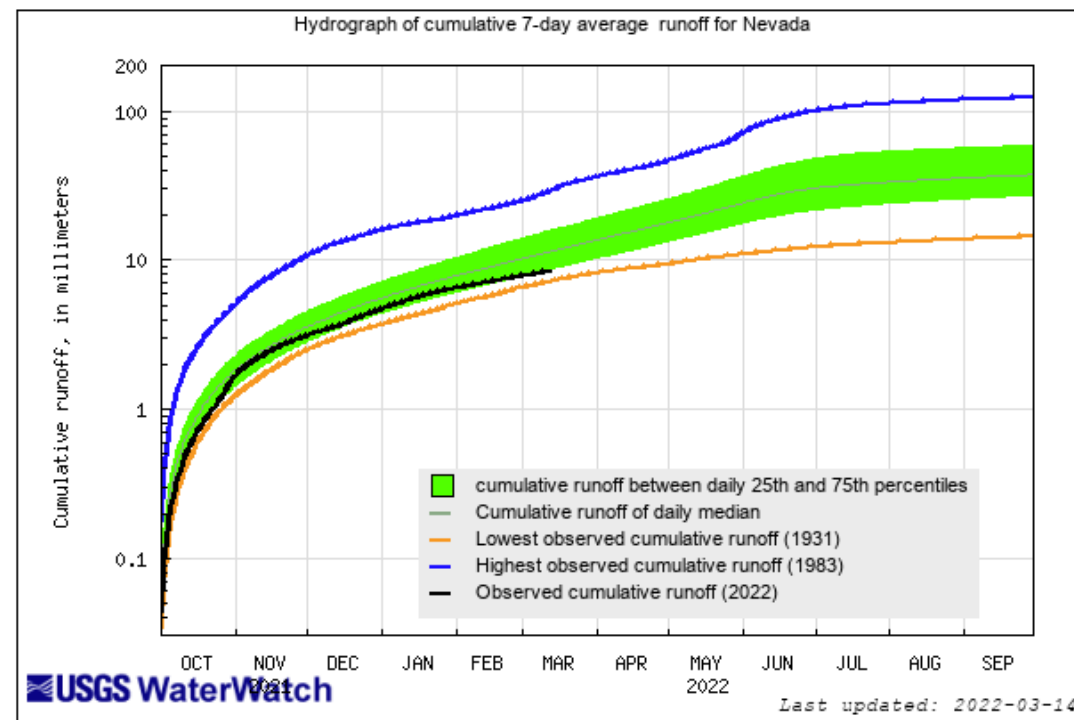

USGS Cumulative Area-Based Runoff Hydrograph Builder

(Warning: It may take several minutes to process)

State	Water Res. Region	Year:	Runoff type:	GO
Nevada		2022	7-day	
Output:	Y-axis scale:	Year Type:		
Hydrograph	Log10	Water Year		

Area-based runoff may have been computed from mixed regulated and unregulated streamflows