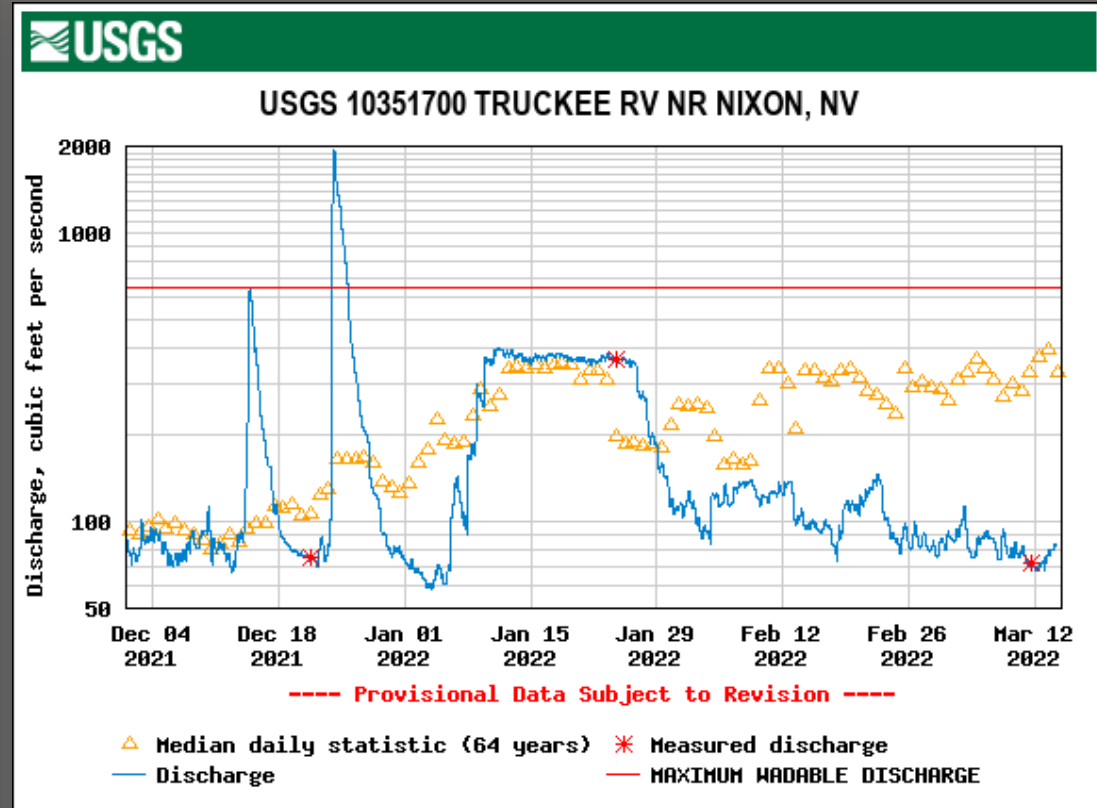

USGS Highlights March 2022

New in 2022

- ➔ 10289500 Green Creek near Bridgeport, CA
- ➔ 10290500 Robinson Creek at Twin Lakes Outlet near Bridgeport, CA
- ➔ 383023114115302 196 N07 E69 02BABA2 USGS-MX (Hamlin Valley S.)
- ➔ 380906116050502 173B N03 E52 02DACB2 USGS-MX (S. RR Valley)

Coming soon

- ➔ 10289000 Virginia Creek near Bridgeport, CA
- ➔ 10291500 Buckeye Creek near Bridgeport, CA

10347460 Truckee River near Mogul

Mar
12
2022

10351700 Truckee River near Nixon

10348800 Little Washoe Lake near Steamboat

Elevation of reservoir water surface above datum, feet

5025
5025
5024
5024
5023
5023
5022
5022

10296000 West Walker River below Little Walker

R COLEVILLE, CA

b	Mar	Mar
s	05	12
22	2022	2022

ment site.

10300600 Walker River at Snyder Lane near Mason

NV

Mar 12 2022

10301600 Walker River above Weber Reservoir

Walker Basin Hydro Mapper Web App

Interactive dashboard for current and past hydrologic data in the Walker River Basin

<https://webapps.usgs.gov/walkerbasinhydromapper>