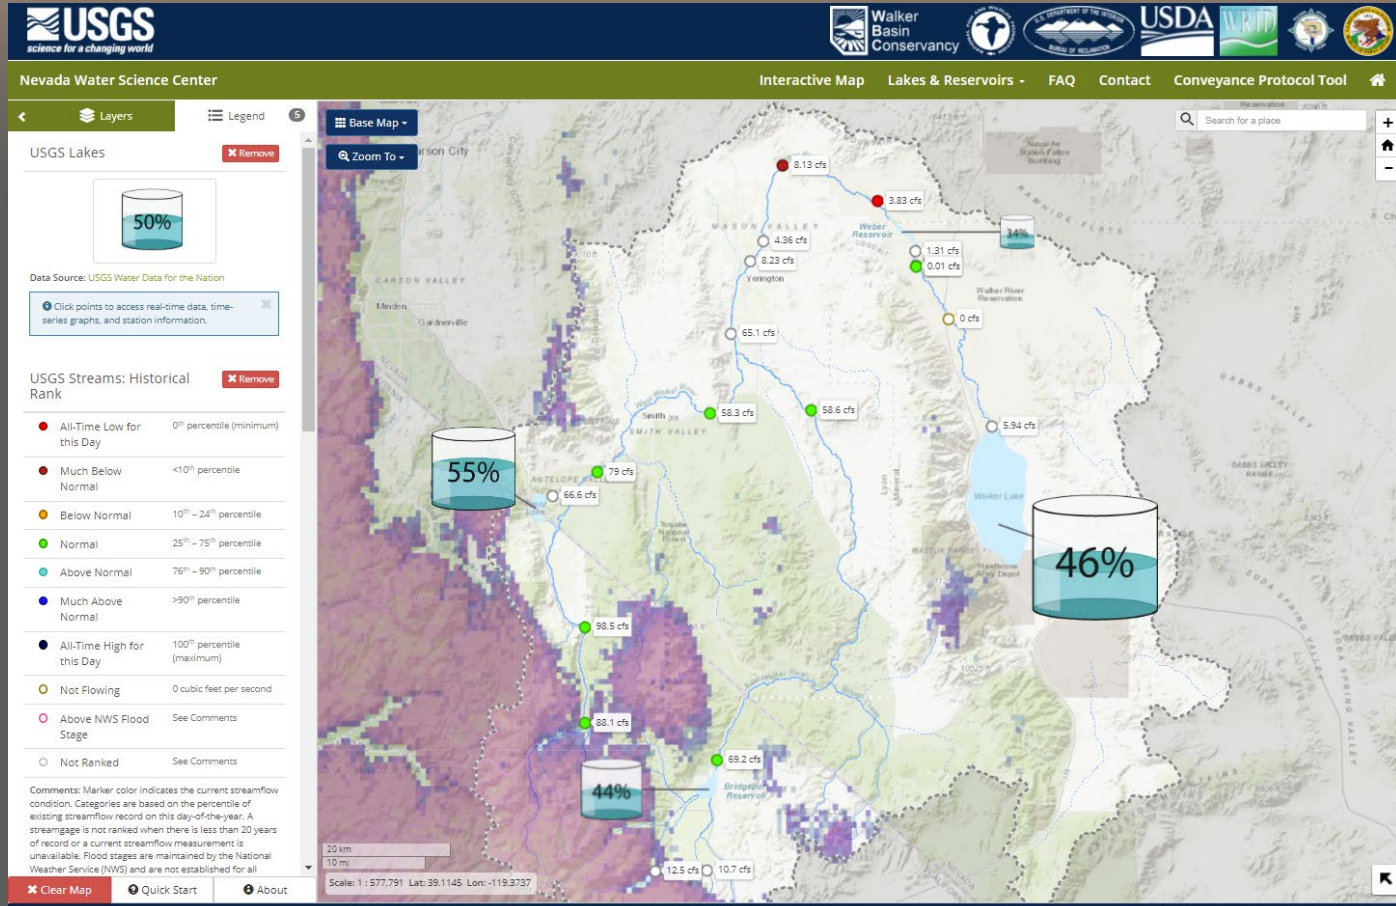

Elevation of reservoir water surface above datum, feet

5025
5025
5024
5024
5023
5023
5022
5022

10296000 West Walker River below Little Walker

R COLEVILLE, CA

b	Mar	Mar
s	05	12
22	2022	2022

ment site.

10300600 Walker River at Snyder Lane near Mason

NV

Mar 12 2022

10301600 Walker River above Weber Reservoir

Walker Basin Hydro Mapper Web App

Interactive dashboard for current and past hydrologic data in the Walker River Basin

<https://webapps.usgs.gov/walkerbasinhydromapper>

10308200 East Fork Carson River below Markleeville Creek

10320000 South Fork Humboldt River above Dixie Creek

10321590 Susie Creek at Carlin

13174500 Owyhee River near Gold Creek

WaterWatch

Wednesday, March 16, 2022 11:30ET

USGS Cumulative Area-Based Runoff Hydrograph Builder

(Warning: It may take several minutes to process)

State	Water Res. Region	Year:	Runoff type:	GO
Nevada		2022	7-day	
Output:	Y-axis scale:	Year Type:		
Hydrograph	Log10	Water Year		