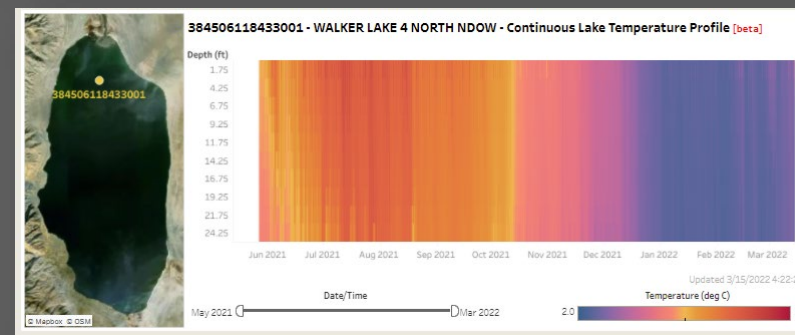

NV

Mar 12 2022

10301600 Walker River above Weber Reservoir

Walker Basin Hydro Mapper Web App

Interactive dashboard for current and past hydrologic data in the Walker River Basin

<https://webapps.usgs.gov/walkerbasinhydromapper>

USGS Cumulative Area-Based Runoff Hydrograph Builder

(Warning: It may take several minutes to process)

State	Water Res. Region	Year:	Runoff type:	GO
Nevada		2022	7-day	
Output:	Y-axis scale:	Year Type:		
Hydrograph	Log10	Water Year		