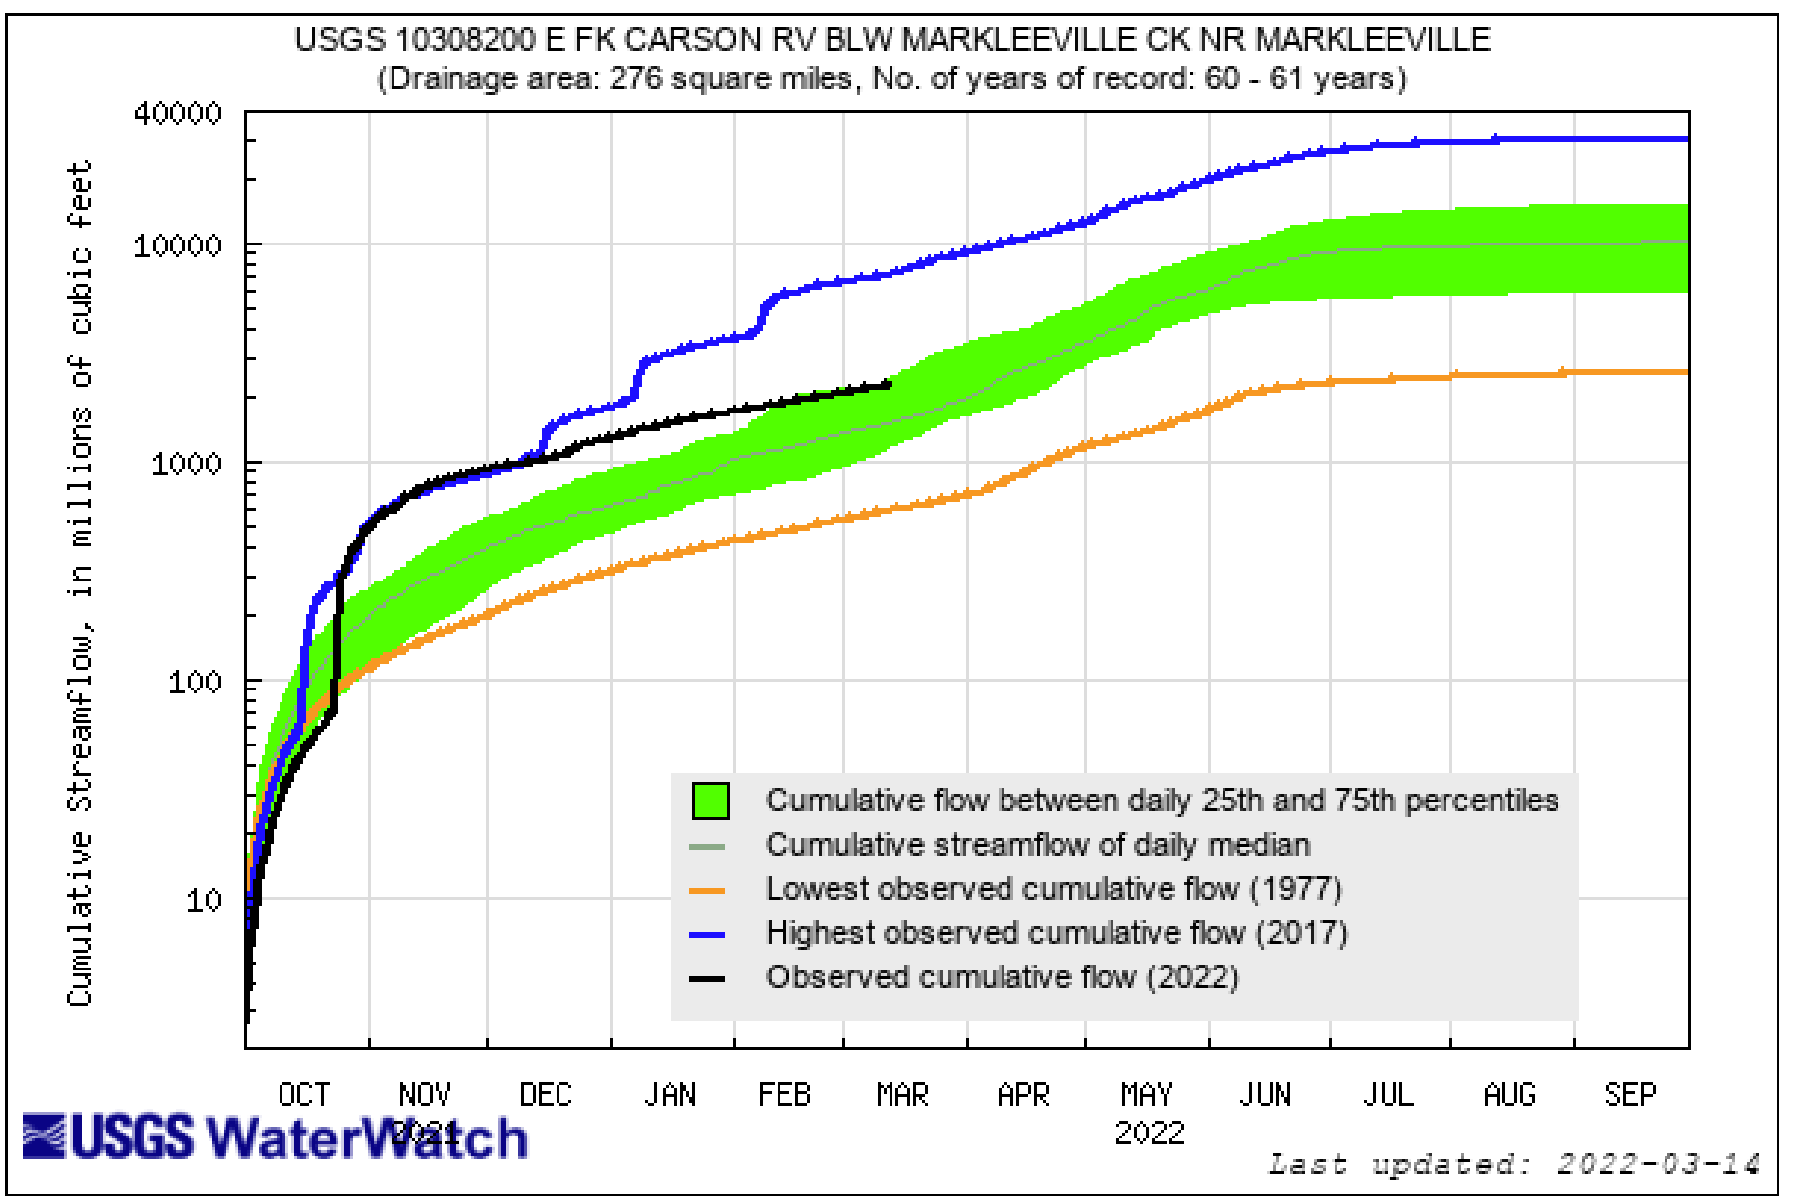

10308200 East Fork Carson River below Markleeville Creek